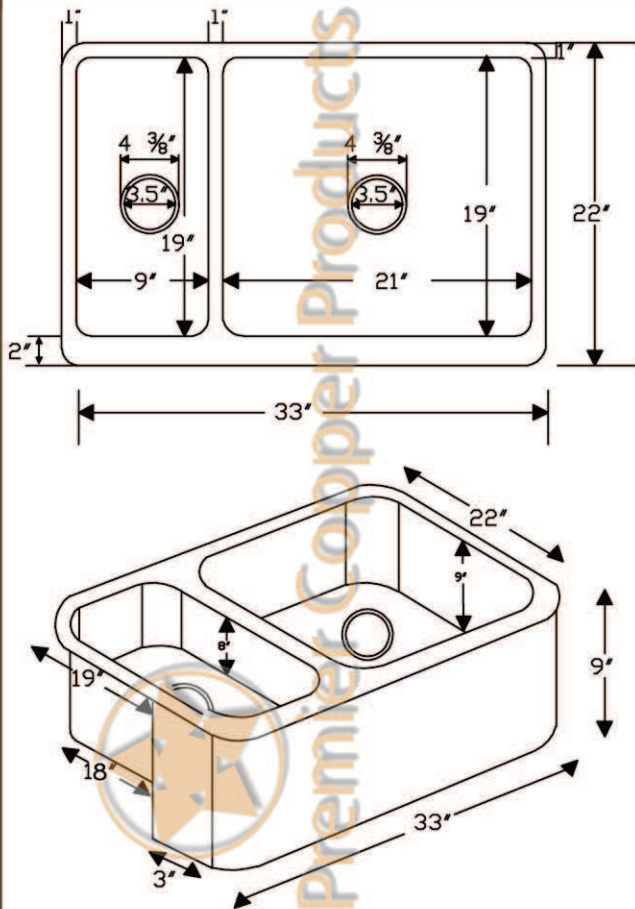

ITEM # KA25DB33229 33" KITCHEN APRON 25/75 DOUBLE BOWL SINK

CODE/STANDARD COMPLIANCE

* IAPMO/cUPC LISTED

OUTER DIMENSIONS: 33"X22"X9"
INNER DIMENSIONS: L:9"X19"X8" R:21"X19"X9"
DRAIN SIZE: 3.5" STANDARD
MATERIAL GAUGE: 14

IMPORTANT: THIS PRODUCT IS HAND CRAFTED AND SMALL VARIANCES MAY OCCUR. DIMENSIONS MAY VARY UP TO 1/4". DO NOT MAKE ANY INSTALLATION CUTS UNTIL YOU RECEIVE YOUR SINK.